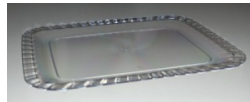

DINNERWARE & DRINKS > PLATES & BOWLS >

1 - INJECTED PLATES, BOWLS, TRAY & DOME

3400 "Prestige" plate Diam. 190
crystal - box of 18 bags of 12
Ref. 3400PS17ANEU - 58.07 EUR

3500 "Prestige" plate Diam. 240
Crystal - box of 10 bags of 12
Ref. 3500PS17ANEU - 65.92 EUR

3500 "Prestige" plate Diam. 240
white - box of 10 bags of 12
Ref. 3500PS19LNEU - 65.92 EUR

3500 "Prestige" plate Diam. 240
black - box of 10 bags of 12
Ref. 3500PS10INEU - 65.92 EUR

3411 "Prestige" tray in crystal - box
of 24 bags of 3 pcs
Ref. 3411PS17ANEU - 107.58 EUR

3410 "Prestige" bowl 250 cc crystal -
box of 18 bags of 12 pcs
Ref. 3410PS17ANEU - 75.50 EUR

3410 "Prestige" bowl 250 cc black -
box of 18 bags of 12 pcs
Ref. 3410PS10INEU - 75.50 EUR

3413 Dome in crystal for "Prestige"
plate - box of 120 pcs
Ref. 3413PVC7ANEU - 34.68 EUR