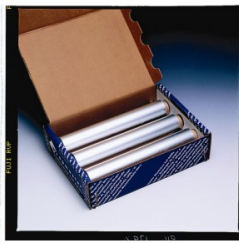

DE300 Dispenser 3000 - medium model - box of 1 dispenser
Ref. DE300PS1CNEU - 51.37 EUR

REW100 Refill FOIL for DE10 - box of 3 refills
Ref. REW100ALUNEU - 17.49 EUR