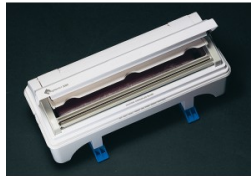

## REUSABLE DISPENSER FOR FILM & ALUMINIUM

DE100 Dispenser 1000 - small model - 6 dispensers per box  
Ref. DE100PS1CNEU - 100.46 EUR

DE300 Dispenser 3000 - medium model - box of 1 dispenser  
Ref. DE300PS1CNEU - 51.37 EUR

DE450 Dispenser 4500 - big model - 1 dispenser per box  
Ref. DE450PS1CNEU - 58.54 EUR

REW100 Refill PVC for DE10 - Box of 3 refills  
Ref. REW100PVCNEU - 15.26 EUR

REW100 Refill FOIL for DE10 - box of 3 refills  
Ref. REW100ALUNEU - 17.49 EUR