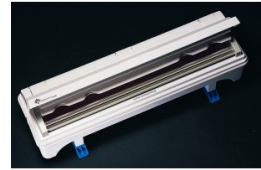

## REUSABLE DISPENSER FOR FILM & ALUMINIUM

DE100 Dispenser 1000 - small model - 6 dispensers per box  
Ref. DE100PS1CNEU - 100.46 EUR

DE300 Dispenser 3000 - medium model - box of 1 dispenser  
Ref. DE300PS1CNEU - 51.37 EUR

DE450 Dispenser 4500 - big model - 1 dispenser per box  
Ref. DE450PS1CNEU - 58.54 EUR

REW100 Refill PVC for DE10 - Box of 3 refills  
Ref. REW100PVCNEU - 15.26 EUR

REW100 Refill FOIL for DE10 - box of 3 refills  
Ref. REW100ALUNEU - 17.49 EUR